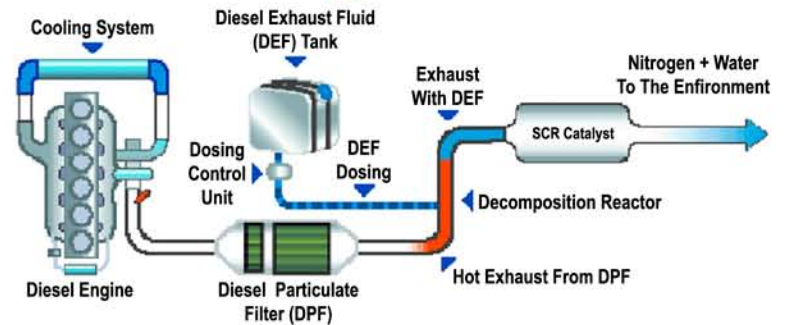

SCR System Configuration

Central States Bus Sales, Inc.
www.centralstatesbus.com

"The Bus Experts"

2450 Cassens Drive
St. Louis MO 63026

420 Lake Lane
N Little Rock AR 72117

49W102 US Hwy 30, Bldg E
Big Rock IL 60511

303 Business Park Drive
Lebanon TN 37090

800-825-8273

877-272-8737

800-376-1644

877-307-0322