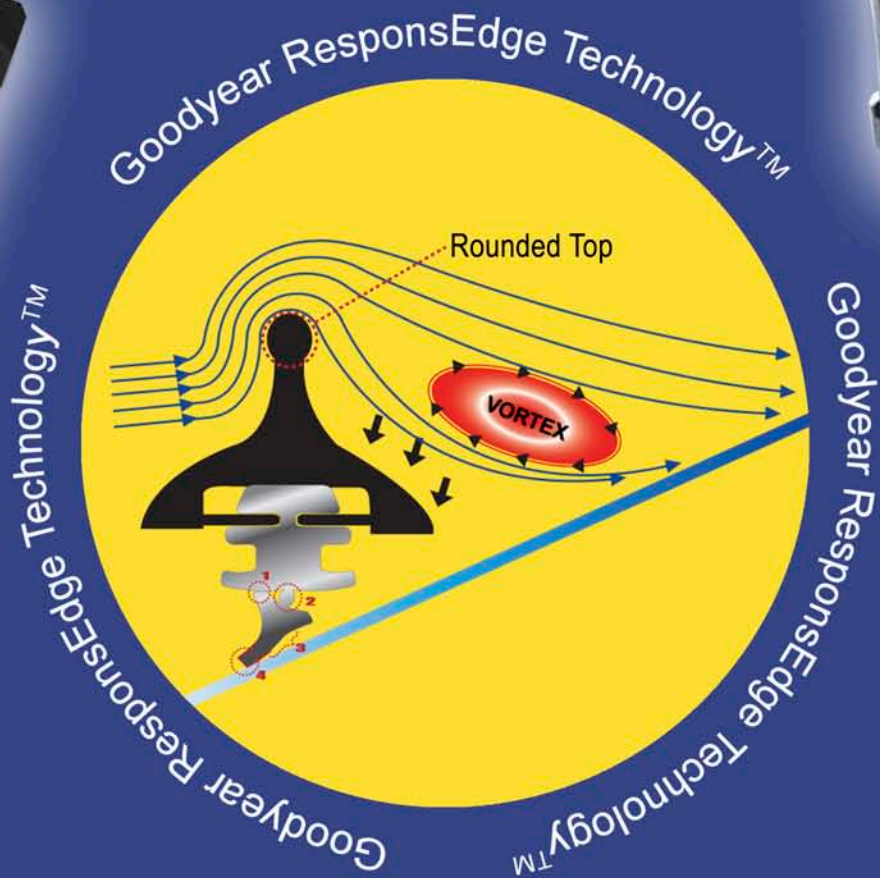

# GOODYEAR WIPER BLADES

featuring the **ASSURANCE™** 765 series blade

All-Season designed  
to repel ice and snow

MADE IN THE USA

OE style and fit

Round Top Spoiler

ResponsEdge Technology™ for wipers  
SilentArmor Technology™ for wipers

Contact Your

**Central States**

Parts Sales Representative today!

	Hook Mount			
		Assurance™ Wiper Blade	Flex Wiper Blade	
	<b>18"</b>	<b>20"</b>	<b>22"</b>	<b>24"</b>
<b>Good</b>	670-18 \$2.20	670-20 \$2.50	670-22 \$2.50	670-24 \$2.50
<b>Better</b>	728-18 \$4.25	728-20 \$4.95	728-22 \$4.95	728-24 \$4.95
<b>Best *</b>	765-18 \$9.95	765-20 \$9.95	765-22 \$9.95	765-24 \$9.95

\* the ASSURANCE™ blade ~ All-season and made in the USA

	5mm Bolt 9/16" Saddle Mount				
		Flex Wiper Blade			
	<b>18"</b>	<b>20"</b>	<b>22"</b>	<b>24"</b>	<b>28"</b>
<b>Better</b>	01496827 \$18.61	01496835 \$9.38	01573682 \$7.89	00106864 \$16.61	00126977 \$31.71
<b>Best</b>	N/A	717-20 \$12.94	717-22 \$13.86	717-24 \$16.08	717-28 \$18.32